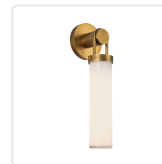

## WYNWOOD WV355116

FIXTURE DIMENSIONS	W3-5/8" x H15-3/4" x E5"
HEIGHT FROM CENTER	13-1/2"
EXTENSION	5"
LAMP TYPE	E26
MAX WATTAGE	60W
BULB QTY	1
BULBS INCLUDED	No
VOLTAGE	120V
GLASS DETAILS	Glossy Opal Glass
MATERIAL	Steel
ILLUMINATION DIRECTION	Omni-directional
INSTALL OPTIONS	Wall Mount, Up or Down
LOCATION	Damp
CANOPY DIMENSIONS	D4-3/4" x E7/8"
PAINT FINISH	UB01; VB01;

### AVAILABLE FINISHES:

WV355116UBGO

Urban

Bronze/Glossy  
Opal

WV355116VBGO

Vintage

Brass/Glossy Opal

\*For complete warranty terms, please visit: [www.aloralighting.com/warranty](http://www.aloralighting.com/warranty)